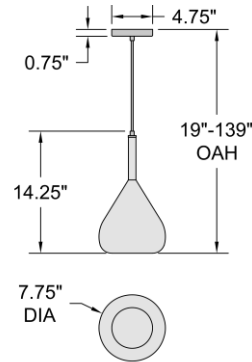

Stock Code: **63088-CH/CFR**

Collection: Ray

PRODUCT INFORMATION

Base: 63088 Parent: 63088
Mounting Type: Ceiling UPC: 641594252361
Finish: Chrome
Diffuser: Clear Frosted

PRODUCT MEASUREMENTS

FIXTURE**	BACKPLATE / CANOPY**
Length:	Length
Width:	Width:
Diameter 7.75"	Diameter: 4.75"
Height: 14.25"	Height: .75"
Extension:	
Overall Height: 19-139"	

TECHNICAL SPECIFICATIONS

SPECIFICATIONS

Frame Material: Glass
Diffuser Material: Glass
Lamping Type: E-12 (Incandescent) Jbox: Standard
Lamping Base: E-12 Lamp Wattage: 60 W
Lamp Quantity: 1 Total Wattage: 60 W
Voltage: 120v Lamps Included: No

LINE DRAWING

IES FILE

In addition to Access Lighting's purchase and warranty terms and conditions, by signing below or placing an order, you agree that you are authorized to bind the entity placing any order and acknowledge the following: All of sizes and measurements are approximate and all images are for illustrative purposes only. In the event of an inconsistency, the "Product Measurements" section controls. There also may be slight differences in the colors and designs compared to the displayed and printed images.